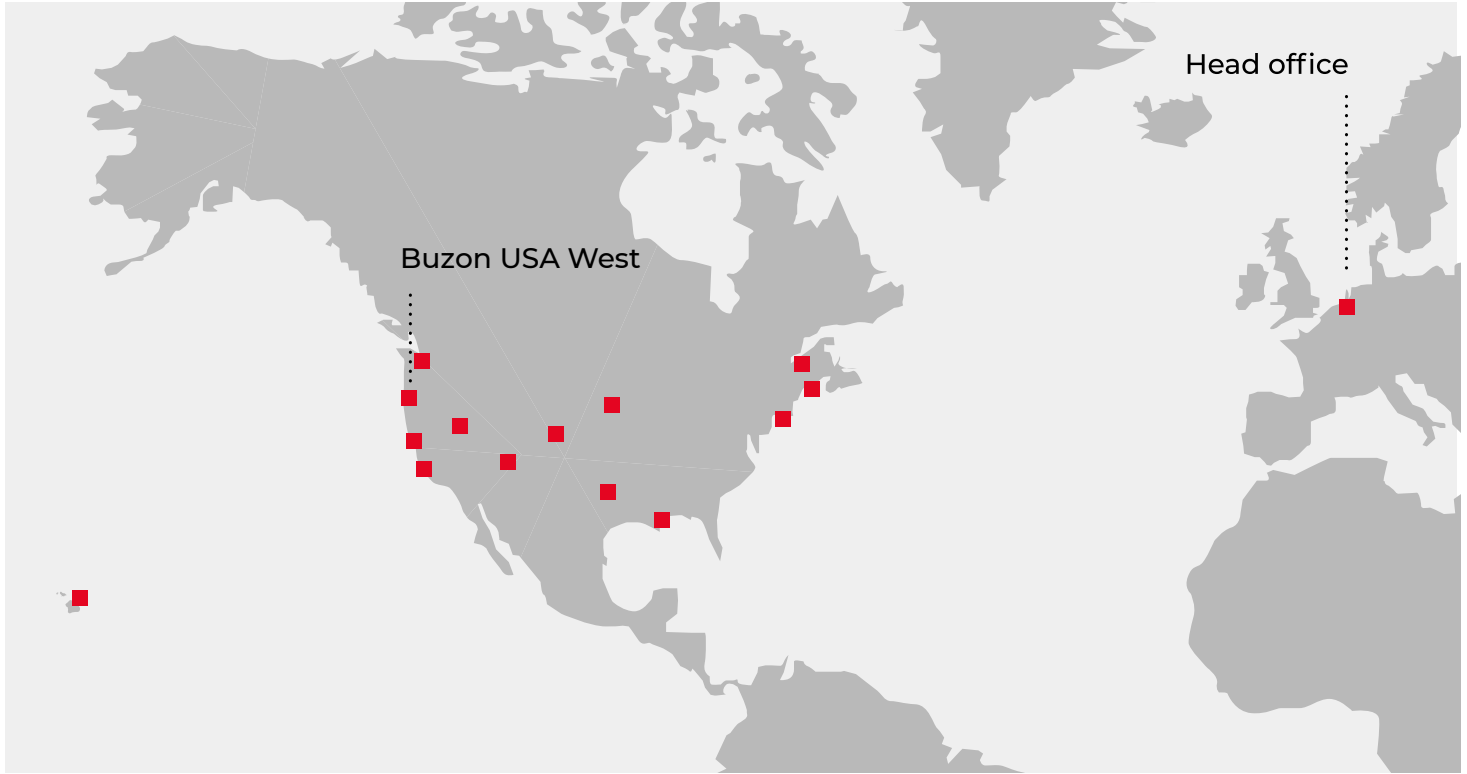

5

Buzon USA West Projects

References

- Sun's Practice Facility - Phoenix, AZ
- Sony Studio HQ - Los Angeles, CA
- Apple Campus - Palo Alto, CA
- Samsung HQ - Palo Alto, CA
- Lucille Packard Children's Hospital - Stanford, CA
- Haas School of Business - UC Berkeley, CA
- IMAX Theater - Nassau, NY
- Four Seasons Hotel - Honolulu, HI
- Canal Street Rooftop Pool - New Orleans, LA
- Smith Center Harvard University - Cambridge, MA
- Microsoft Campus - Redmond, WA
- The Dean - Palo Alto, CA
- Nike Campus HQ - Beaverton, OR
- Hoakalei CC - Ewa Beach, HI
- Hilton Grand Islander - Honolulu, HI
- Four Seasons Resort at Ko Olina - Kapolei, HI
- One World Trade Center - New York City, NY
- Wynn Resort & Casino Hotel - Las Vegas, NV