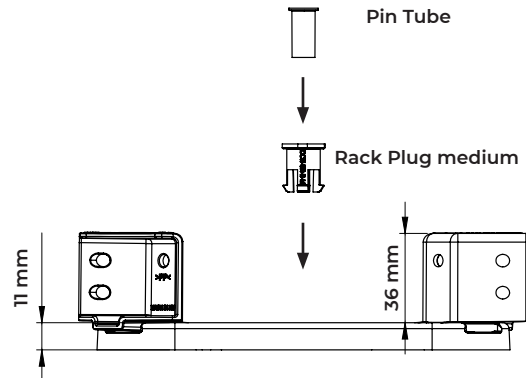

APPLICATIONS

The support for joists BC-KIT 2 is fixed in place using our plug-in system on Buzon® pedestals in the BC range. They firmly hold the joists supporting the deck boards. The adjustment guides allow the positioning of timber battens at different angles. **Compatible with all BC pedestals, except for BC-0.**

SAFETY INSTRUCTIONS

Buzon pedestals and accessories are designed to support external raised floors for pedestrian traffic only and are not designed to support or be subjected to moving and/or vibrating machinery & equipment, including maintenance, cleaning vehicles, automobiles and other similar equipment.

043-055-1351
Made From Min. 50%
Recycled Content