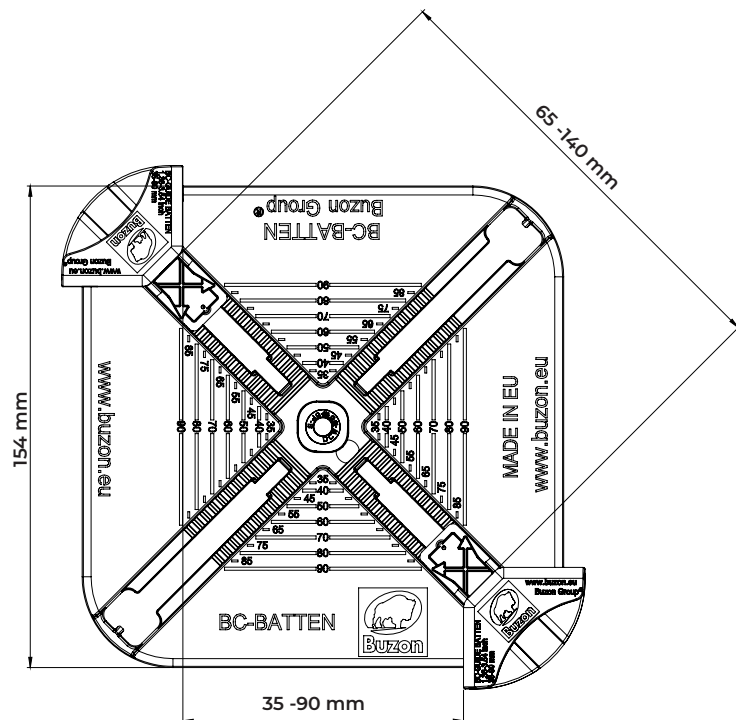

Technical Data Sheet

BC-KIT-2 Timber batten holder

COMPONENTS

The BC-KIT-2 is composed of 5 pieces:
BC-Batten holder (base + guides) + **Rack plug medium**
+ Pin tube

CHARACTERISTICS

Weight: **0,140 kg**
Minimum thickness of joist: **36 mm**
Width of joist: **from 35 to 140 mm**

PACKAGING

Pieces per carton: **120 pcs**
Carton weight: **17,71 kg**
Carton dimension: **520 x 350 x 320 mm**
Cartons per pallet: **42 pcs**
Pieces per pallet: **5 040 pcs**
Pallet dimensions: **100 x 120 x 220 cm**