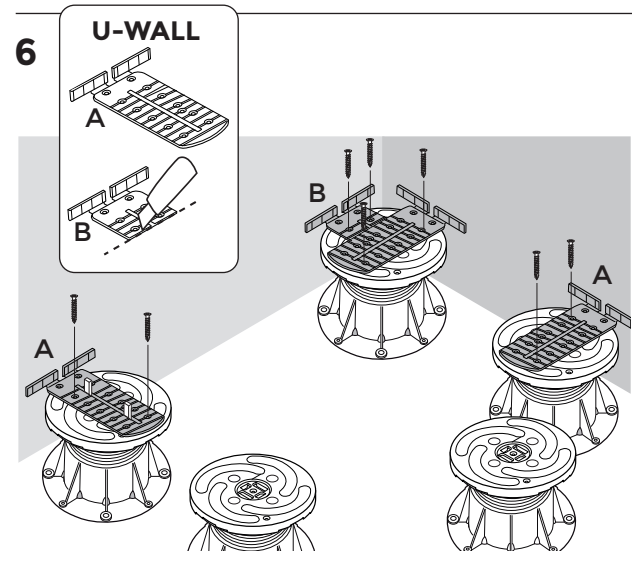

PB-Series

U-WALL

U-E20-WALL (2MM)

Flat head screw
 Ø 3,9 x 29mm
 (Screws not supplied by Buzon)

10

11

12

13

14

15

21

22

23

24

22

U-TABS X1