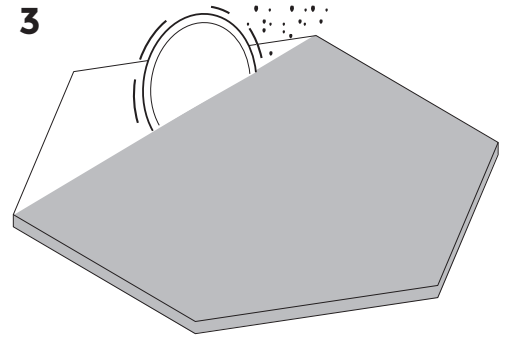

PB-Series

U-WALL

U-E20-WALL (2MM)

Flat head screw
 Ø 3,9 x 29mm
 (Screws not supplied by Buzon)

10

11

12

13

14

15

21

22

23

24

22

U-TABS X1