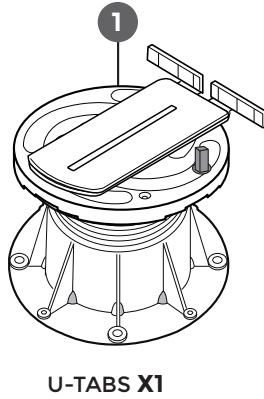

PB-Series

U-WALL

U-E20-WALL (2MM)

Flat head screw
 Ø 3,9 x 29mm
 (Screws not supplied by Buzon)

10

11

12

13

14

15

21

22

23

24

22

U-TABS X1