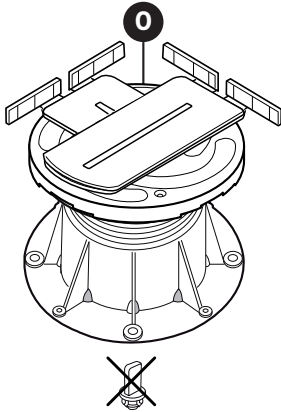

PB-Series

U-WALL

U-E20-WALL (2MM)

Flat head screw
 Ø 3,9 x 29mm
 (Screws not supplied by Buzon)

10

11

12

13

14

15

21

22

23

24

22

U-TABS X1