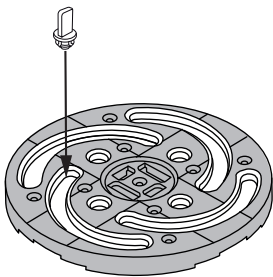

U-TABS

OPTION: U-WALL

U-TABS

U-TOP-FLEX

U-TABS

U-E20-FLEX

U-TOP-FLEX

PB-KIT-8

PB-Series

U-WALL

U-E20-WALL (2MM)

Flat head screw
 Ø 3,9 x 29mm
 (Screws not supplied by Buzon)

10

11

12

13