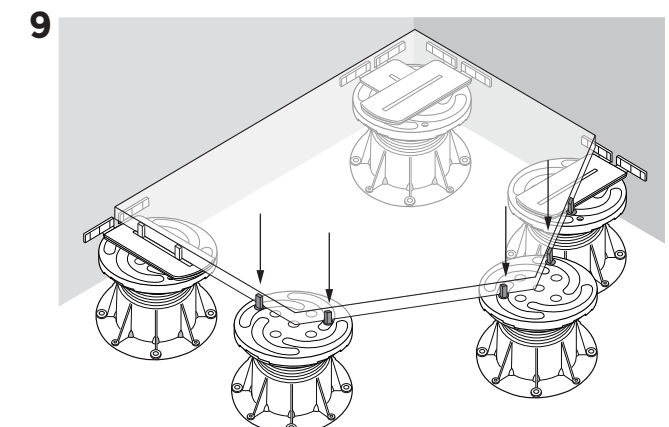

PB-Series

U-WALL

U-E20-WALL (2MM)

Flat head screw
 Ø 3,9 x 29mm
 (Screws not supplied by Buzon)

10

11

12

13