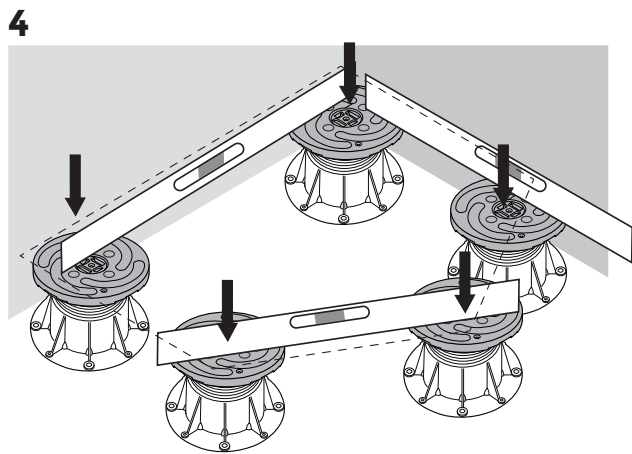

PB-Series

U-WALL

U-E20-WALL (2MM)

Flat head screw
 Ø 3,9 x 29mm
 (Screws not supplied by Buzon)

10

11

12

13