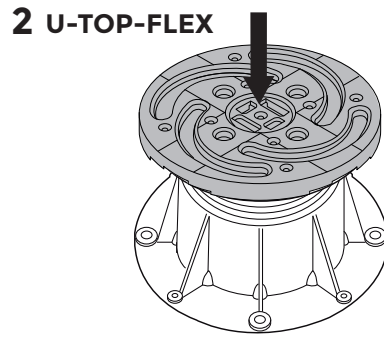

PB-Series

U-WALL

U-E20-WALL (2MM)

Flat head screw
 Ø 3,9 x 29mm
 (Screws not supplied by Buzon)

10

11

12

13

14

15

21

22

23

24

22

U-TABS X1