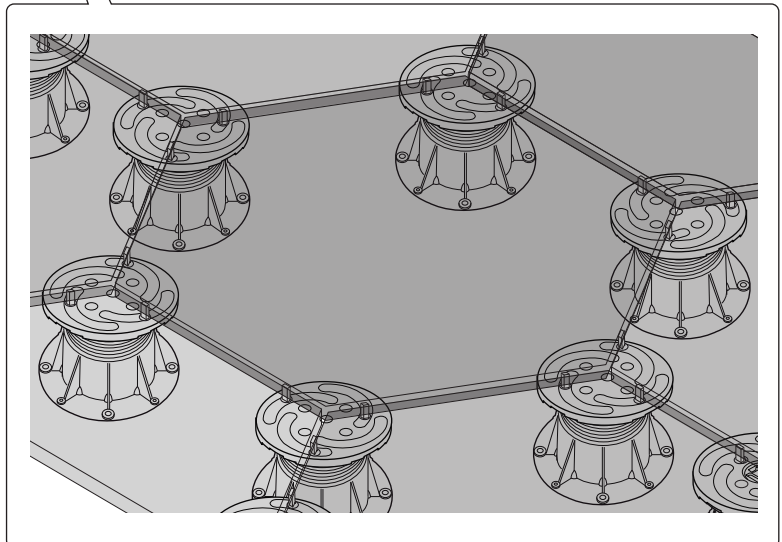

U-TABS

OPTION: U-WALL

U-TABS

U-TOP-FLEX

U-TABS

U-E20-FLEX

U-TOP-FLEX

PB-KIT-8

PB-Series

U-WALL

U-E20-WALL (2MM)

Flat head screw
 Ø 3,9 x 29mm
 (Screws not supplied by Buzon)

10

11

12

13