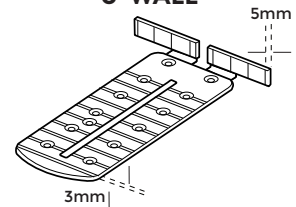

U-TABS

OPTION: U-WALL

U-TABS

U-TOP-FLEX

U-TABS

U-E20-FLEX

U-TOP-FLEX

PB-KIT-8

PB-Series

U-WALL

U-E20-WALL (2MM)

Flat head screw
 Ø 3,9 x 29mm
 (Screws not supplied by Buzon)

10

11

12

13