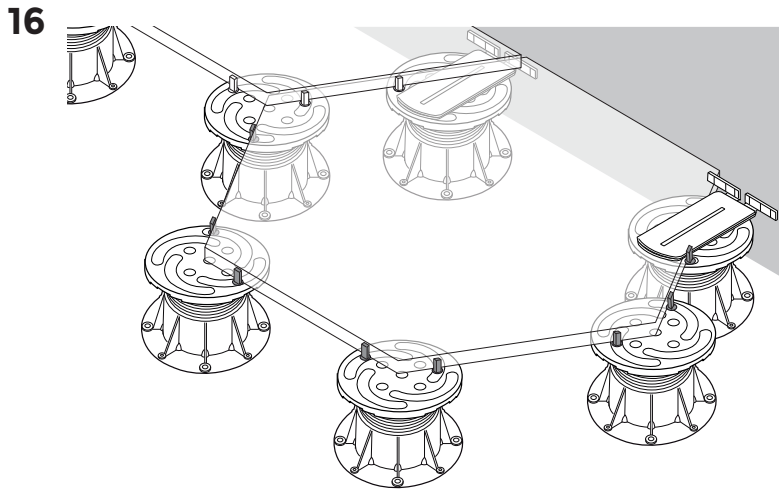

U-TABS

OPTION: U-WALL

U-TABS

U-TOP-FLEX

U-TABS

U-E20-FLEX

U-TOP-FLEX

PB-KIT-8

PB-Series

U-WALL

U-E20-WALL (2MM)

Flat head screw
 Ø 3,9 x 29mm
 (Screws not supplied by Buzon)

10

11

12

13

14

15

21

22

23

24

22

U-TABS X1