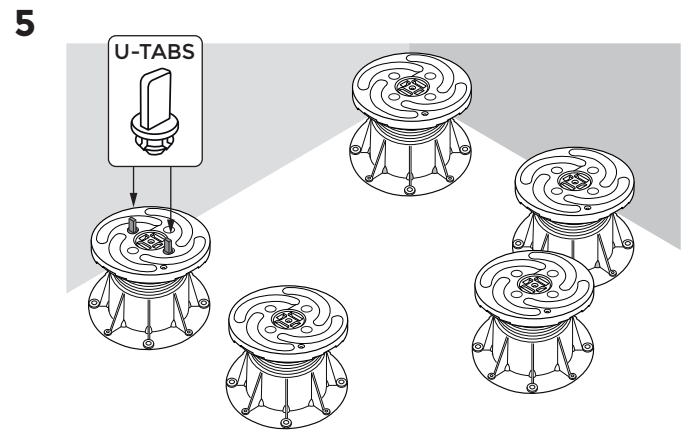

PB-Series

U-WALL

U-E20-WALL (2MM)

Flat head screw
 Ø 3,9 x 29mm
 (Screws not supplied by Buzon)

10

11

12

13

14

15

21

22

23

24

22

U-TABS X1