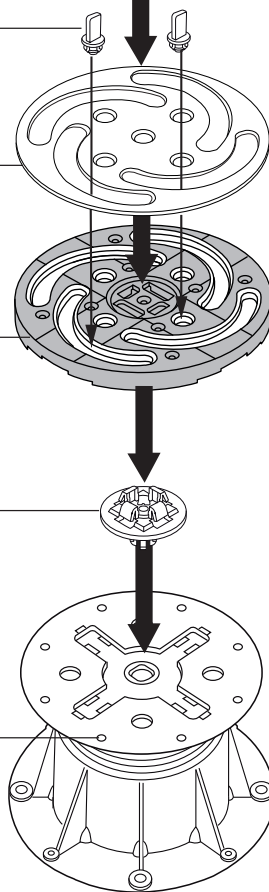

U-TABS

OPTION: U-WALL

U-TABS

U-TOP-FLEX

U-TABS

U-E20-FLEX

U-TOP-FLEX

PB-KIT-8

PB-Series

U-WALL

U-E20-WALL (2MM)

Flat head screw
 Ø 3,9 x 29mm
 (Screws not supplied by Buzon)

10

11

12

13