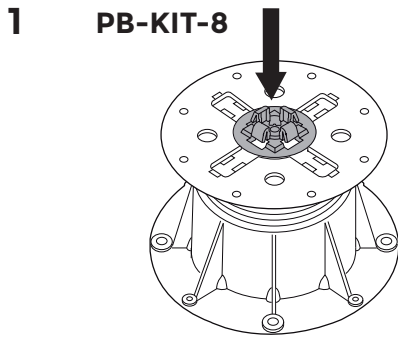

PB-Series

U-WALL

U-E20-WALL (2MM)

Flat head screw
 Ø 3,9 x 29mm
 (Screws not supplied by Buzon)

10

11

12

13