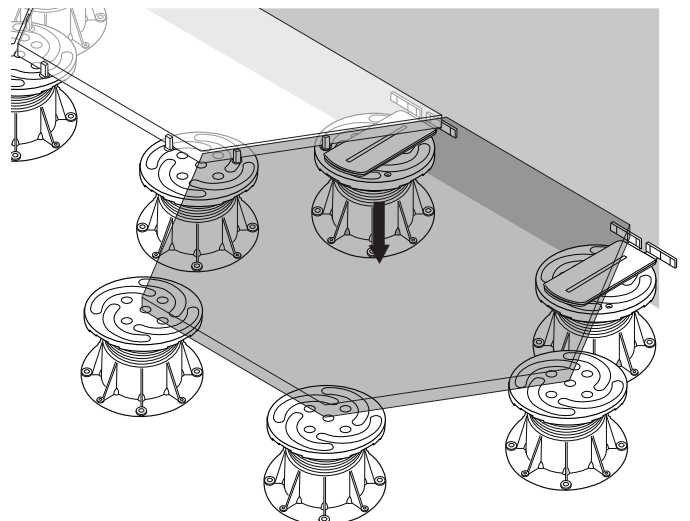

U-TABS

OPTION: U-WALL

U-TABS

U-TOP-FLEX

U-TABS

U-E20-FLEX

U-TOP-FLEX

PB-KIT-8

PB-Series

U-WALL

U-E20-WALL (2MM)

Flat head screw
 Ø 3,9 x 29mm
 (Screws not supplied by Buzon)

10

11

12

13

14

15

21

22

23

24

22

U-TABS X1