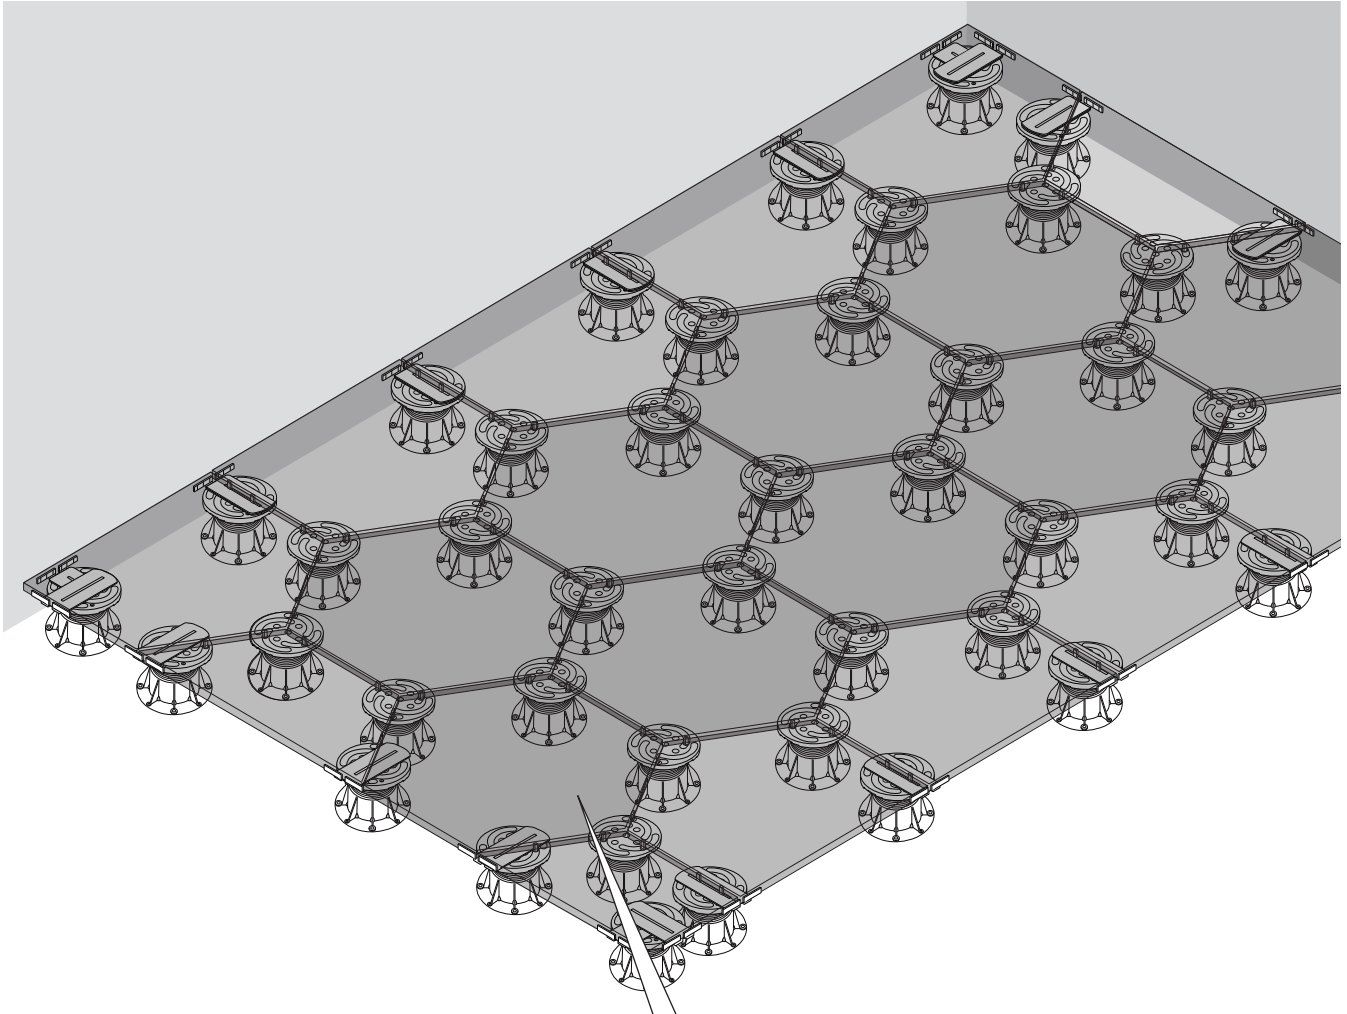

U-TOP-FLEX - Hexagonal tiles

PB-Series

p.1

©copyright, 2021 BUZON PEDESTAL INTERNATIONAL

PB-Series

PB-KIT-8

U-TOP-FLEX

U-E20-FLEX

U-TABS

OPTION: U-WALL

U-TABS

U-TOP-FLEX

U-TABS

U-E20-FLEX

U-TOP-FLEX

PB-KIT-8

PB-Series

U-WALL

U-E20-WALL (2MM)

Flat head screw
 Ø 3,9 x 29mm
 (Screws not supplied by Buzon)

10

11

12

13