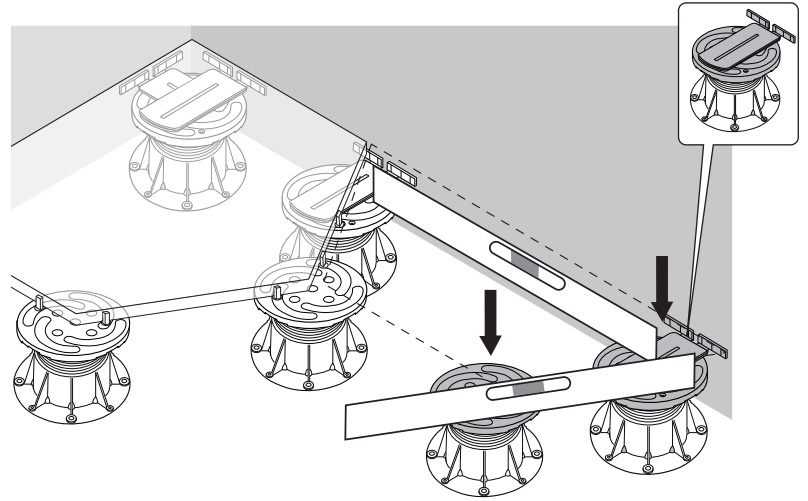

PB-Series

U-WALL

U-E20-WALL (2MM)

Flat head screw
 Ø 3,9 x 29mm
 (Screws not supplied by Buzon)

10

11

12

13