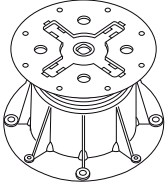

U-TOP-FLEX - Hexagonal tiles

PB-Series

p.1

©copyright, 2021 BUZON PEDESTAL INTERNATIONAL

PB-Series