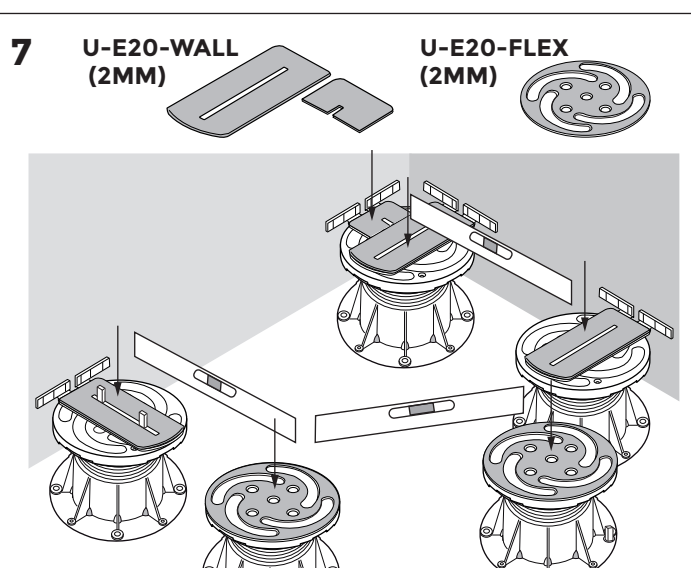

PB-Series

U-WALL

U-E20-WALL (2MM)

Flat head screw
 Ø 3,9 x 29mm
 (Screws not supplied by Buzon)

10

11

12

13