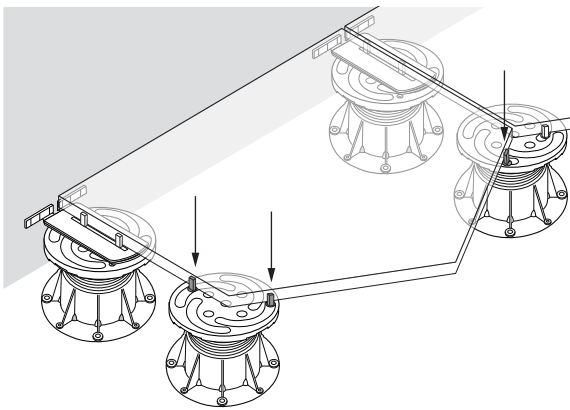

PB-Series

U-WALL

U-E20-WALL (2MM)

Flat head screw
 Ø 3,9 x 29mm
 (Screws not supplied by Buzon)

10

11

12

13

14

15

21

22

23

24

22

U-TABS X1