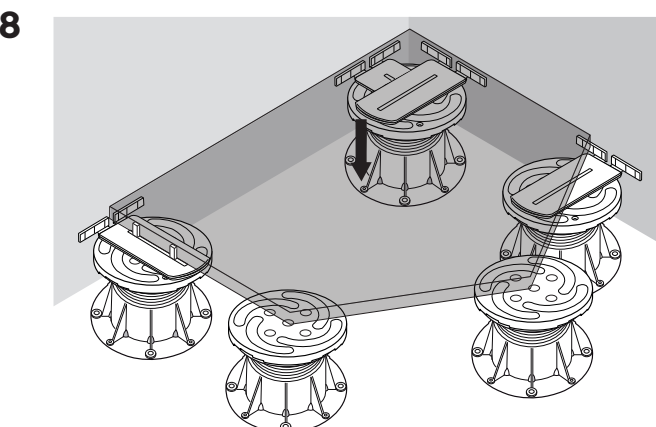

PB-Series

U-WALL

U-E20-WALL (2MM)

Flat head screw
 Ø 3,9 x 29mm
 (Screws not supplied by Buzon)

10

11

12

13

14

15

21

22

23

24

22

U-TABS X1