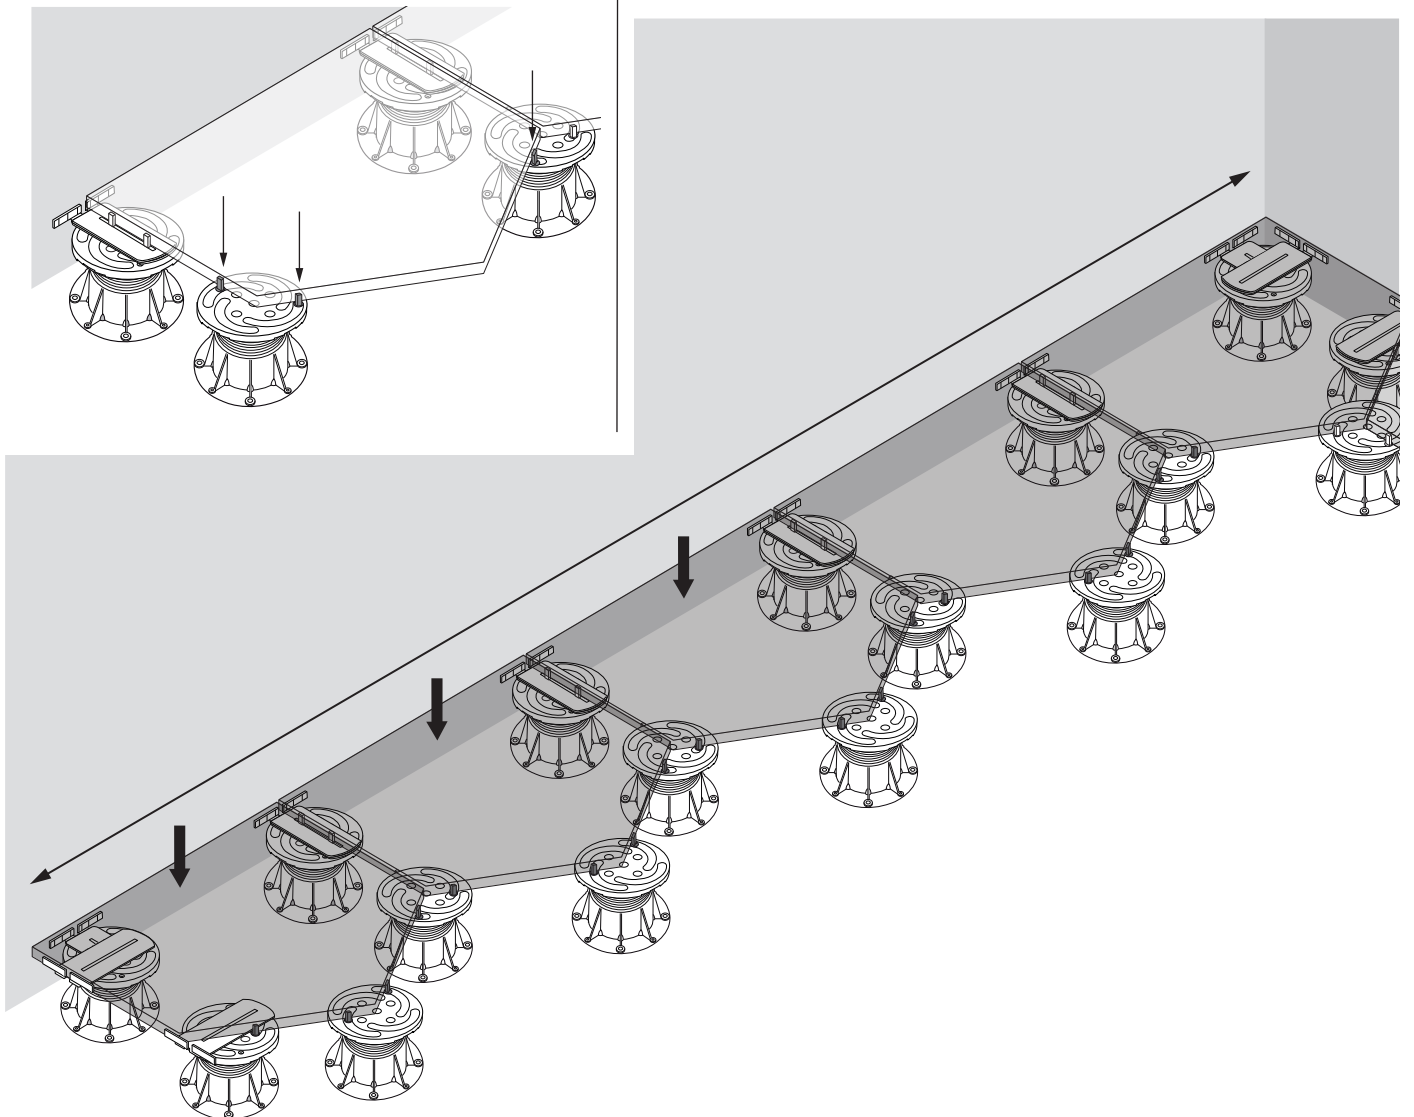

PB-Series

U-WALL

U-E20-WALL (2MM)

Flat head screw
 Ø 3,9 x 29mm
 (Screws not supplied by Buzon)

10

11

12

13

14

15

21

22

23

24

22

U-TABS X1