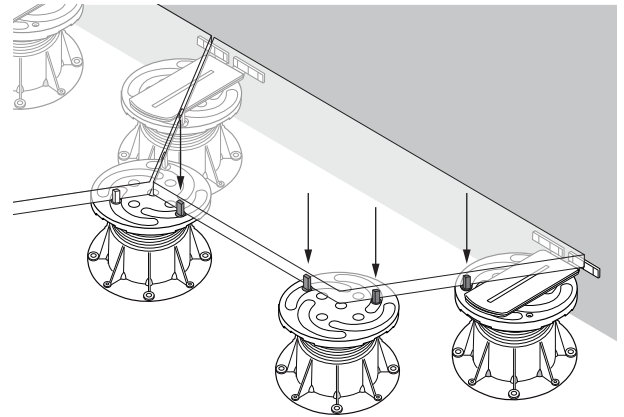

PB-Series

U-WALL

U-E20-WALL (2MM)

Flat head screw
 Ø 3,9 x 29mm
 (Screws not supplied by Buzon)

10

11

12

13