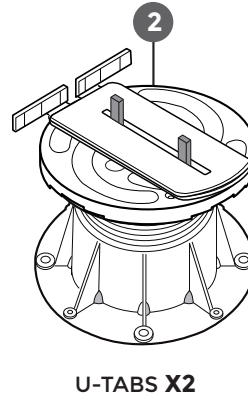

PB-Series

U-WALL

U-E20-WALL (2MM)

Flat head screw
 Ø 3,9 x 29mm
 (Screws not supplied by Buzon)

10

11

12

13

14

15

21

22

23

24

22

U-TABS X1