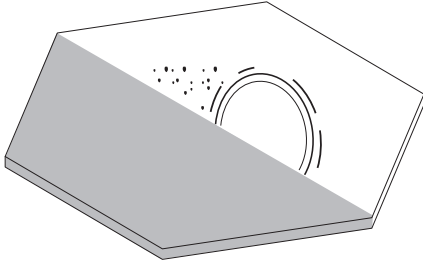

PB-Series

U-WALL

U-E20-WALL (2MM)

Flat head screw
 Ø 3,9 x 29mm
 (Screws not supplied by Buzon)

10

11

12

13

14

15

21

22

23

24

22

U-TABS X1