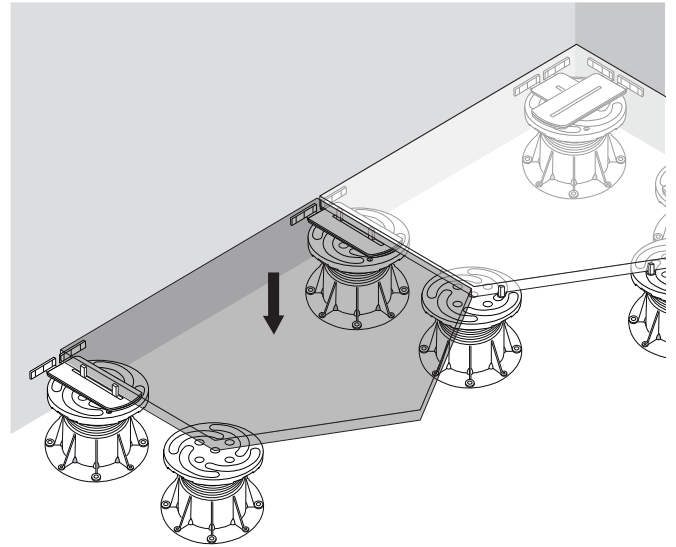

PB-Series

U-WALL

U-E20-WALL (2MM)

Flat head screw
 Ø 3,9 x 29mm
 (Screws not supplied by Buzon)

10

11

12

13

14

15

21

22

23

24

22

U-TABS X1