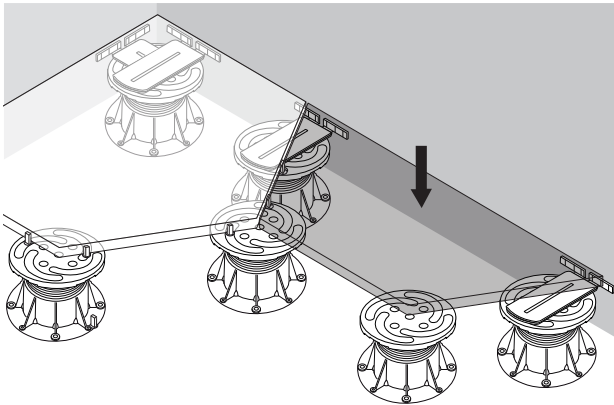

PB-Series

U-WALL

U-E20-WALL (2MM)

Flat head screw
 Ø 3,9 x 29mm
 (Screws not supplied by Buzon)

10

11

12

13