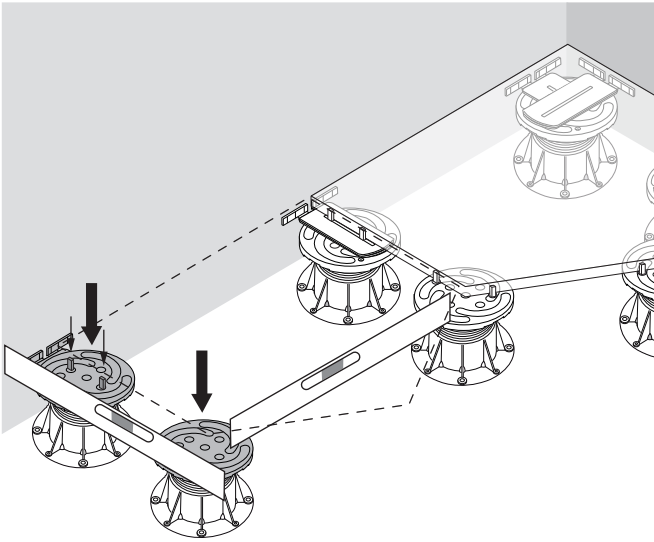

PB-Series

U-WALL

U-E20-WALL (2MM)

Flat head screw
 Ø 3,9 x 29mm
 (Screws not supplied by Buzon)

10

11

12

13

14

15

21

22

23

24

22

U-TABS X1